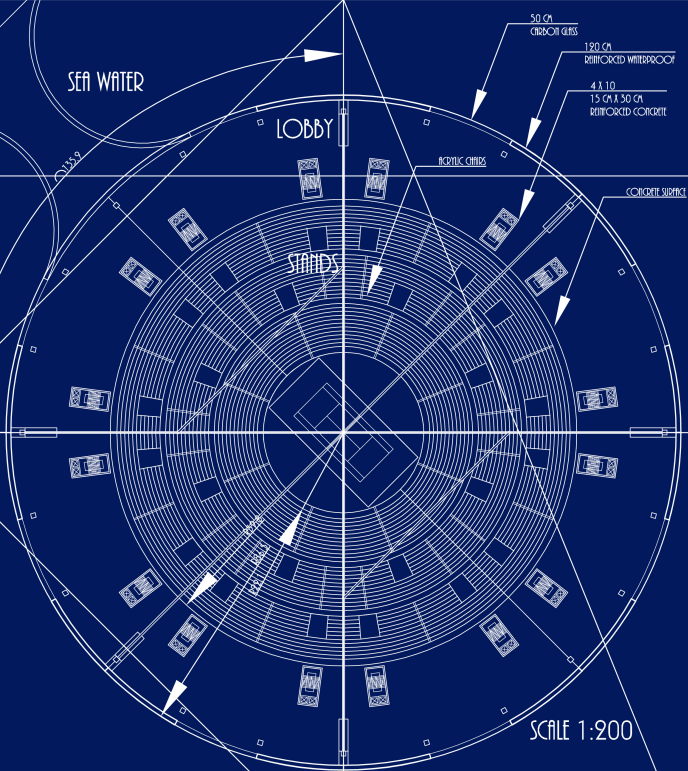

NORTH

SCALE 1:1000

SEA WATER

SW-9

LOBBY

STANDS

ACRYLIC CHAIRS

CONCRETE SURFACE

- 50 CM CARBON FIBRE
- 120 CM REINFORCED WATERPROOF
- 4 X 10
- 15 CM X 50 CM REINFORCED CONCRETE

SCALE 1:200

THE BORD № 5 LOBBY LEVEL

ORDINATE - 16.00